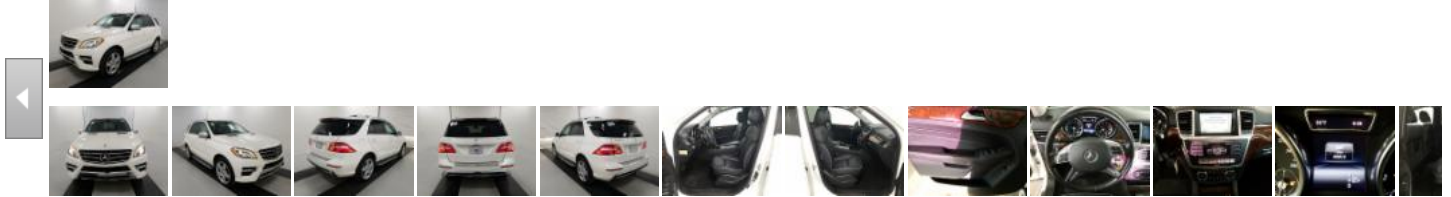

2014 MERCEDES ML550W4 ML550

VIN 4JGDA7DB1EA276641
 Ext Color WHITE- 799
 Work Order 6440556
 Sale Number 6
 CR Date 01/10/2020

Body Style
 Int Color
 Seller
 Lane Number
 InService Date:

[All Images \(29\)](#) [Exterior \(6\)](#) [Interior \(8\)](#) [Misc \(4\)](#) [Damages \(11\)](#)

VEHICLE INFORMATION

HIGH VALUE OPTIONS

- Auxiliary Audio Input
- Back-Up Camera
- Blind Spot Monitor
- Bluetooth Connection
- CD Changer
- Dual Zone A/C
- Heated Mirrors
- Heated Seats-Front(s)
- Lane Departure System
- Leather Seats
- Navigation System
- Panoramic Roof

MECHANICAL

- 8 Cylinder Gas Turbo
- Automatic
- AWD
- Automatic Transmission
- Anti-lock Brakes
- 4.7 L

TIRES AND WHEELS

Wheels:	Alloy		
Tire		Tread Depth	Brand
Left Front:		4/32"	PIRELLI
Left Rear:		4/32"	PIRELLI
Right Front:		4/32"	PIRELLI
Right Rear:		2/32"	PIRELLI
Spare:		N/A	(Mini)