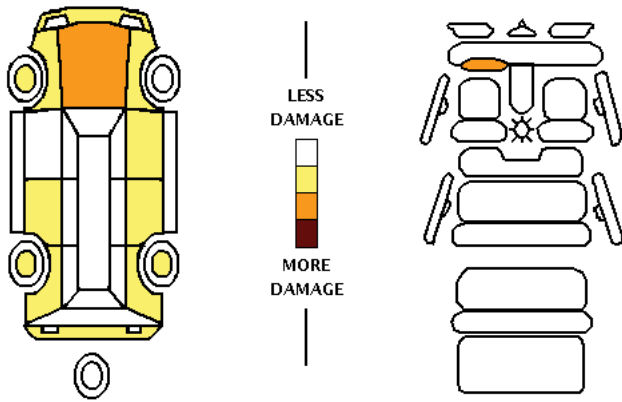

ADDITIONAL INFORMATION

ANNOUNCEMENTS

AWD;NAV;ENG LT ON +\$500,

DAMAGE SUMMARY AND ADDITIONAL IMAGES

Open All Damages

Close All Damages

Condition Heat Map

Cosmetic Conventional Paint and Body Not Required-[2 Items]